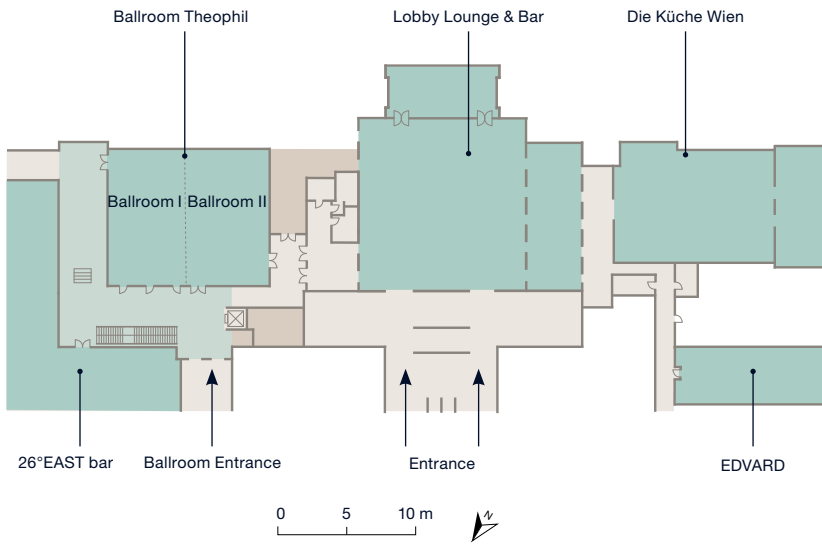

ROOMS & SUITES

- ♦ Total of 152 rooms and suites
- ♦ 30 Superior Rooms
- ♦ 48 Deluxe Rooms
- ♦ 20 Grand Deluxe Rooms
- ♦ 18 Junior Suites
- ♦ 8 Hansen Suites
- ♦ 16 Ring Suites
- ♦ 11 Palais Suites
- ♦ 1 Presidential Suite

DIRECTIONS

- ♦ Public transportation station, 150 m
- ♦ Vienna Central Station, 5 km
- ♦ Vienna International Airport, 20 km

Meetings & Events Floor Plan

GROUND FLOOR - BALLROOM & DINING

MEZZANINE - MEETING SPACE

ROOM	FLOOR AREA	LENGTH	WIDTH	CEILING HEIGHT	RECEPTION	BANQUET	THEATRE	CLASSROOM	U-SHAPE	BOARDROOM
	in sq m (sq ft)				in m	in m	in m			
Ballroom Theophil	277 (2982)	15.5	17.9	3.3	265	220	265	160	62	60
Ballroom Theophil I	132 (1421)	15.5	8.5	3.6	130	100	130	80	40	40
Ballroom Theophil II	145 (1561)	15.5	9.4	3.3	130	100	130	80	40	40
Pillar Foyer	230 (2476)	-	-	3.0	200	-	-	-	-	-
Executive Boardroom	51 (549)	9.8	5.2	2.4	-	-	-	-	-	18
Hansen	110 (1184)	16.4	6.7	2.5	110	80	110	80	42	42
Hansen I	68 (732)	10.2	6.7	2.5	50	40	70	50	30	28
Hansen II	42 (452)	6.2	5.3	2.5	40	30	30	20	19	14
Palais I	32 (344)	6.2	5.4	2.4	20	-	24	18	16	16
Palais II	48 (517)	9.0	5.2	2.4	40	30	36	20	22	20
Ring I & II	55 (592)	12.6	4.4	2.4	40	40	50	26	30	30
Ring I	27 (291)	6.2	4.2	2.4	20	20	16	10	12	10
Ring II	28 (301)	6.4	4.2	2.4	20	20	16	10	12	10
Ring III	33 (355)	6.4	5.2	2.4	20	20	16	10	12	10
26°EAST bar	120 (1292)	15.5	5.5	2.2-2.6	60	50	30	-	-	26