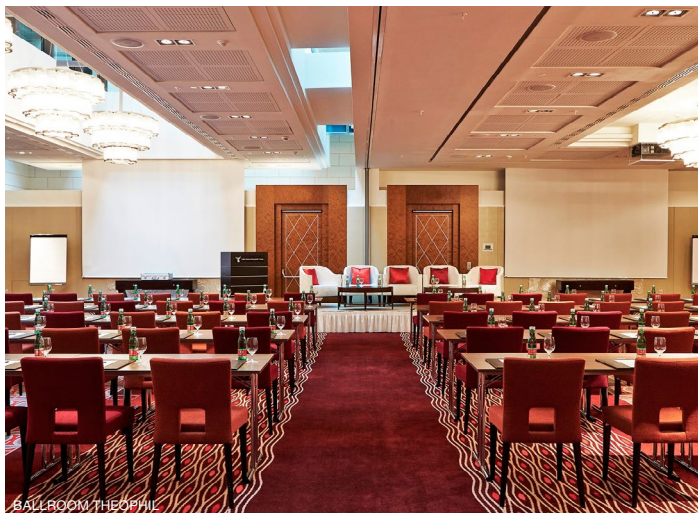

Palais Hansen
Kempinski

VIENNA

INSPIRING VIENNA

Kempinski

HOTELIERS SINCE 1897

Inspiring Events with a Personal Touch

Events at Palais Hansen Kempinski are special: Whether you are hosting meetings, conferences, incentives, weddings or social events, we've got you covered. Ten spacious function rooms with natural daylight and individual service with a personal touch make your event unique. Highlights: the ballroom with 277 sq m (2982 sq ft) of floor space and the historic pillar foyer for your champagne reception in a luxurious ambience.

Facilities & Services

MEETINGS & EVENTS

- ♦ 10 state-of-the-art meeting rooms with natural daylight
- ♦ Ballroom for up to 265 people with spacious foyer
- ♦ High-speed Internet and Wi-Fi access

CULINARY INSPIRATIONS