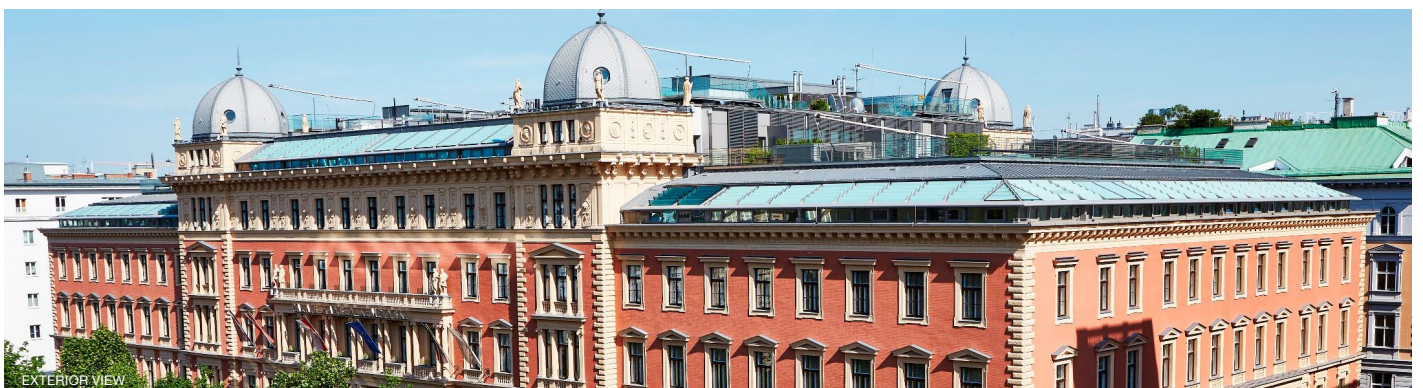

ROOM	FLOOR AREA	LENGTH	WIDTH	CEILING HEIGHT	RECEPTION	BANQUET	THEATRE	CLASSROOM	U-SHAPE	BOARDROOM			
	in sq m (sq ft)				in m	in m	in m						
Ballroom Theophil	277 (2982)	15.5	17.9	3.3	265	220	265	160	62	60			
Ballroom Theophil I	132 (1421)	15.5	8.5	3.6	130	100	130	80	40	40			
Ballroom Theophil II	145 (1561)	15.5	9.4	3.3	130	100	130	80	40	40			
Pillar Foyer	230 (2476)	-	-	3.0	200	-	-	-	-	-			
Executive Boardroom	51 (549)	9.8	5.2	2.4	-	-	-	-	-	18			
Hansen	110 (1184)	16.4	6.7	2.5	110	80	110	80	42	42			
Hansen I	68 (732)	10.2	6.7	2.5	50	40	70	50	30	28			
Hansen II	42 (452)	6.2	5.3	2.5	40	30	30	20	19	14			
Palais I	32 (344)	6.2	5.4	2.4	20	-	24	18	16	16			
Palais II	48 (517)	9.0	5.2	2.4	40	30	36	20	22	20			
Ring I & II	55 (592)	12.6	4.4	2.4	40	40	50	26	30	30			
Ring I	27 (291)	6.2	4.2	2.4	20	20	16	10	12	10			
Ring II	28 (301)	6.4	4.2	2.4	20	20	16	10	12	10			
Ring III	33 (355)	6.4	5.2	2.4	20	20	16	10	12	10			
26°EAST bar	120 (1292)	15.5	5.5	2.2-2.6	60	50	30	-	-	26