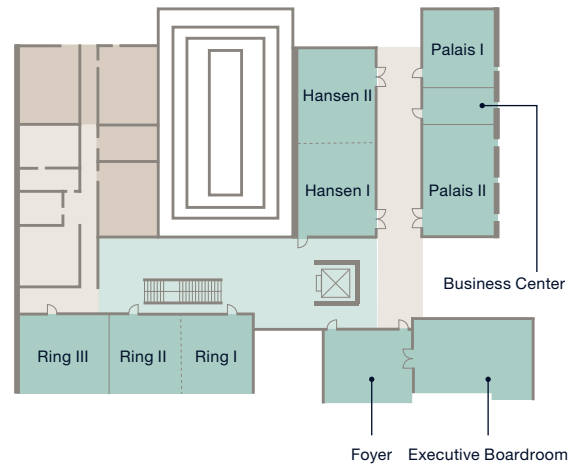

ROOMS & SUITES

- ♦ Total of 152 rooms and suites
- ♦ 30 Superior Rooms
- ♦ 48 Deluxe Rooms
- ♦ 20 Grand Deluxe Rooms
- ♦ 18 Junior Suites
- ♦ 8 Hansen Suites
- ♦ 16 Ring Suites
- ♦ 11 Palais Suites
- ♦ 1 Presidential Suite

GUEST ROOM FACILITIES

- ♦ Contemporary design
- ♦ Luxurious bathrooms with bathtub and separate shower
- ♦ In-room tablet with entertainment system
- ♦ Nespresso coffee machine
- ♦ Complimentary Wi-Fi
- ♦ In-room safe

DIRECTIONS

- ♦ Public transportation station, 150 m
- ♦ Vienna Central Station, 5 km
- ♦ Vienna International Airport, 20 km

Meetings & Events Floor Plan

GROUND FLOOR - BALLROOM & DINING

MEZZANINE - MEETING SPACE

ROOM	FLOOR AREA	LENGTH	WIDTH	CEILING HEIGHT	RECEPTION	BANQUET	THEATRE	CLASSROOM	U-SHAPE	BOARDROOM
	in sq m (sq ft)				in m	in m	in m			
Ballroom Theophil	277 (2982)	15.5	17.9	3.3	265	220	265	160	62	60
Ballroom Theophil I	132 (1421)	15.5	8.5	3.6	130	100	130	80	40	40
Ballroom Theophil II	145 (1561)	15.5	9.4	3.3	130	100	130	80	40	40
Pillar Foyer	230 (2476)	-	-	3.0	200	-	-	-	-	-
Executive Boardroom	51 (549)	9.8	5.2	2.4	-	-	-	-	-	18
Hansen	110 (1184)	16.4	6.7	2.5	110	80	110	80	42	42
Hansen I	68 (732)	10.2	6.7	2.5	50	40	70	50	30	28
Hansen II	42 (452)	6.2	5.3	2.5	40	30	30	20	19	14
Palais I	32 (344)	6.2	5.4	2.4	20	-	24	18	16	16
Palais II	48 (517)	9.0	5.2	2.4	40	30	36	20	22	20
Ring I & II	55 (592)	12.6	4.4	2.4	40	40	50	26	30	30
Ring I	27 (291)	6.2	4.2	2.4	20	20	16	10	12	10
Ring II	28 (301)	6.4	4.2	2.4	20	20	16	10	12	10
Ring III	33 (355)	6.4	5.2	2.4	20	20	16	10	12	10
26°EAST bar	120 (1292)	15.5	5.5	2.2-2.6	60	50	30	-	-	26