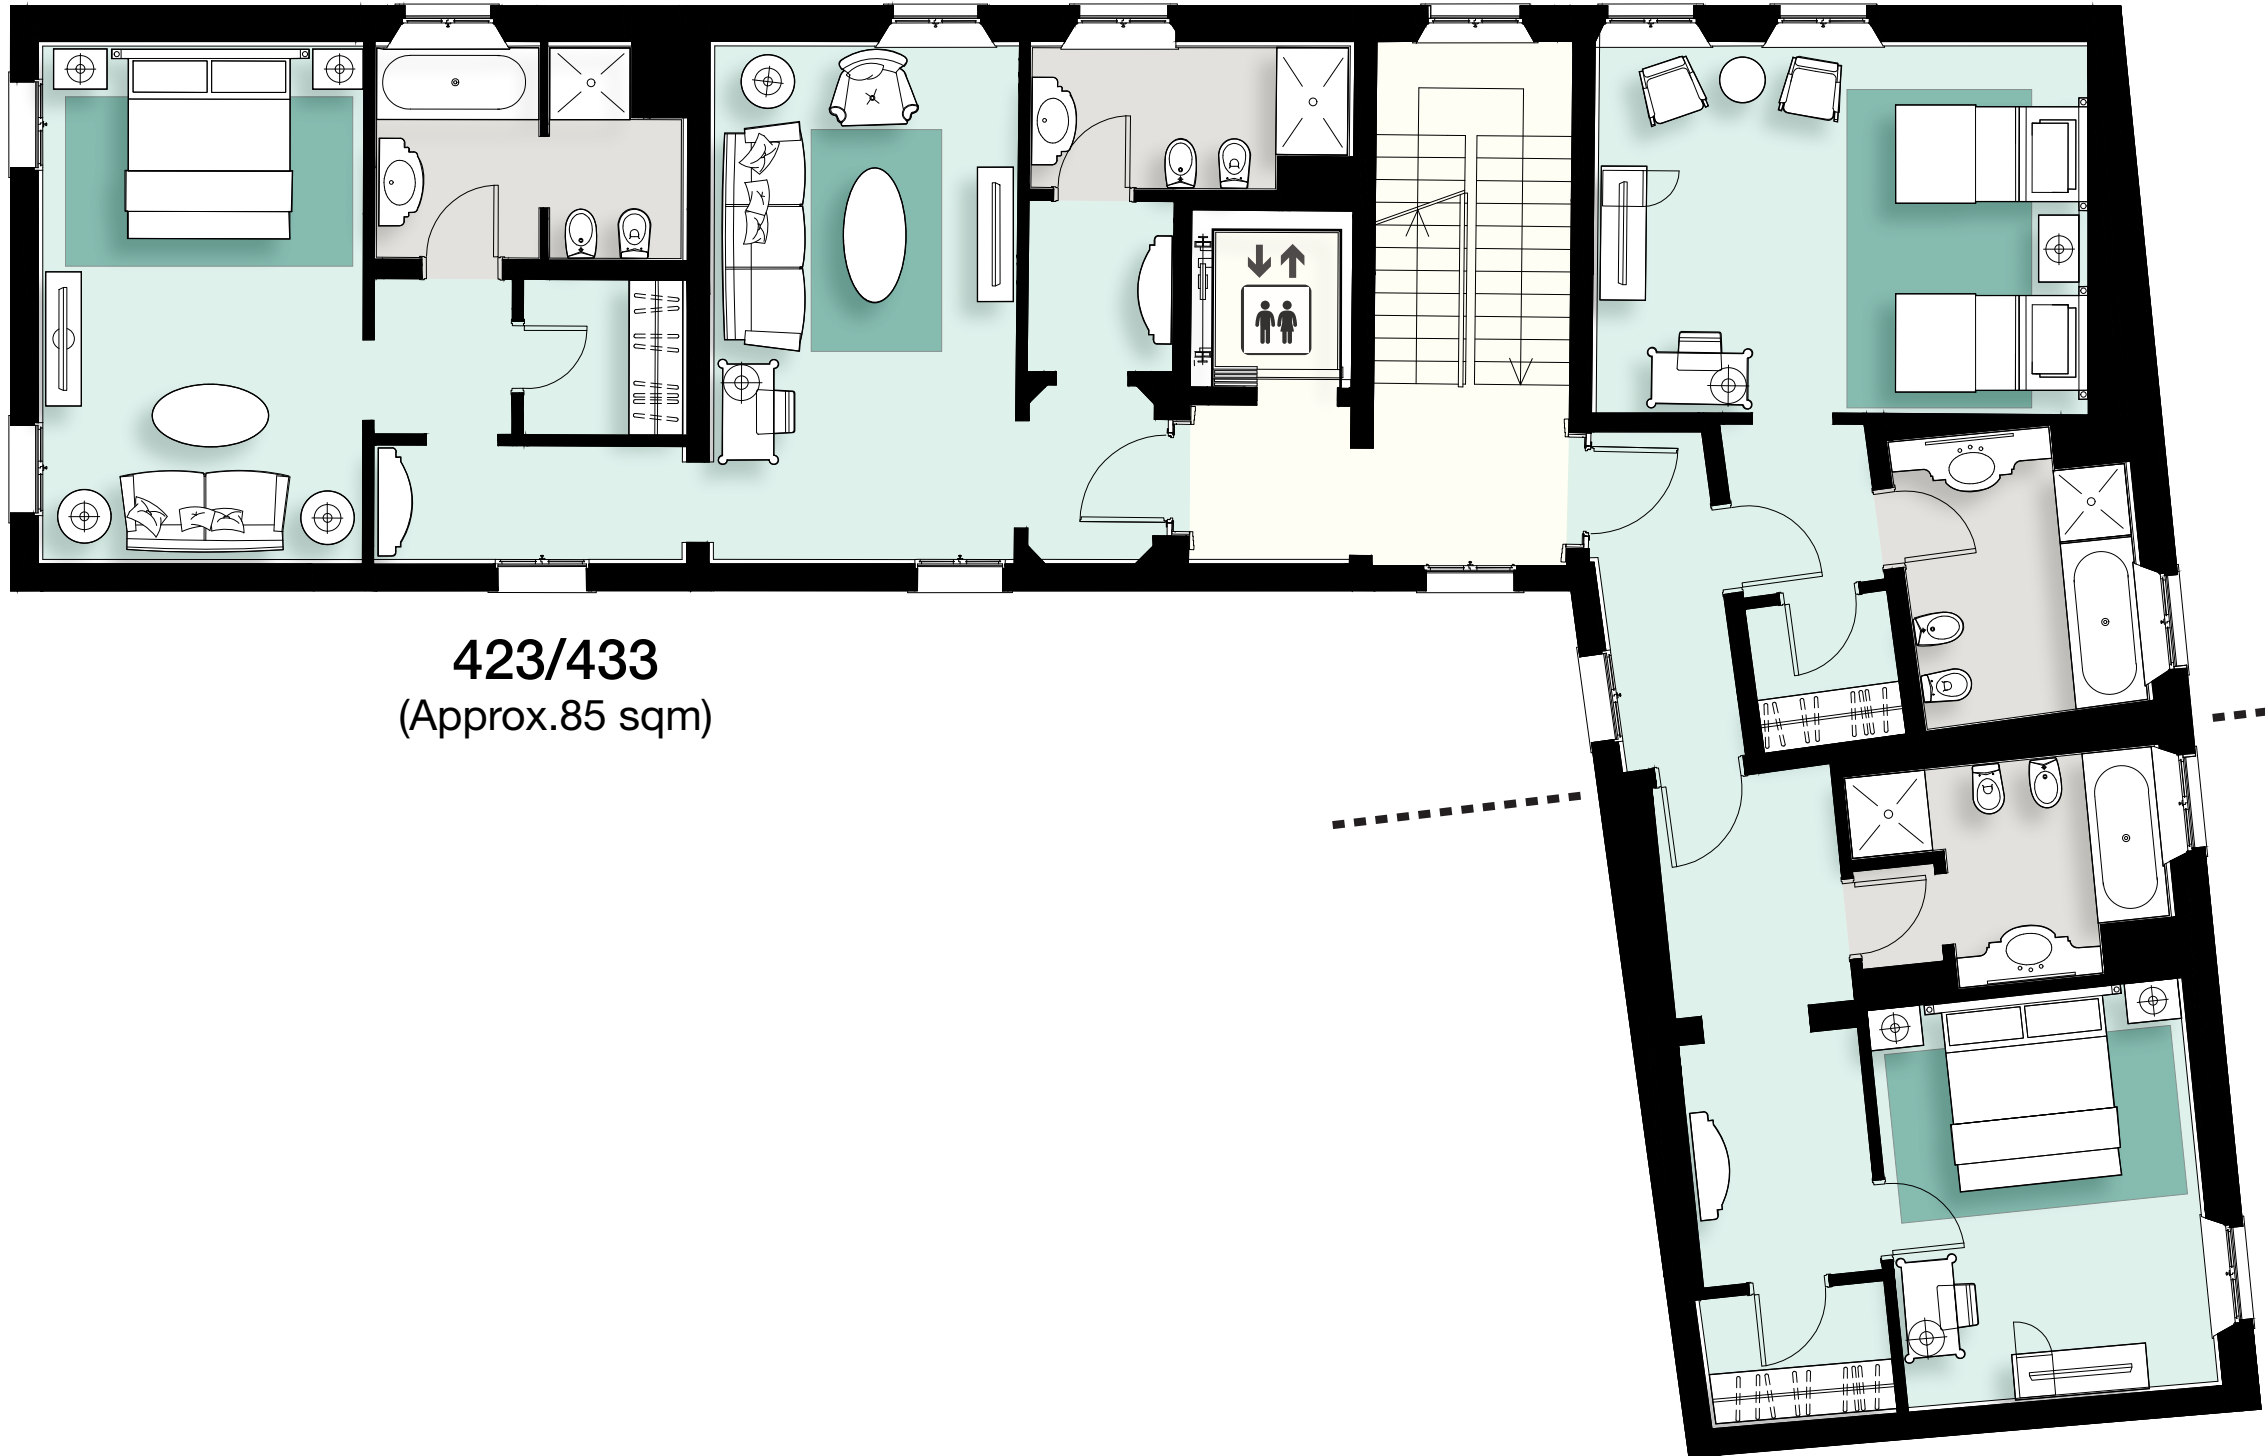

San Marco
View

Lagoon Suites

423/433
(Approx.85 sqm)

422/432
(Approx.44 sqm)

421/431
(Approx.47 sqm)